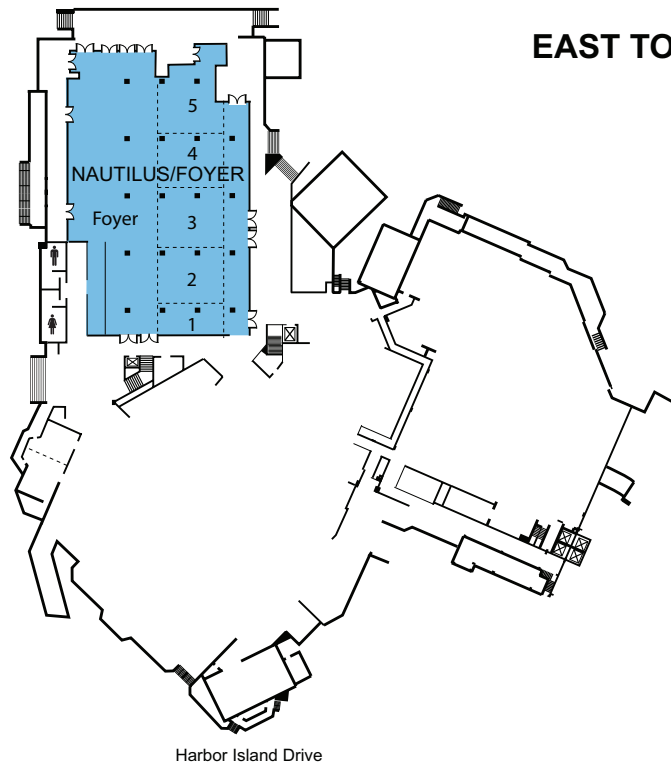

Sheraton San Diego Hotel & Marina

1380 Harbor Island Drive • San Diego, California 92101 • United States
Phone (619) 291-2900

Sheraton San Diego Hotel & Marina

1380 Harbor Island Drive • San Diego, California 92101 • United States
Phone (619) 291-2900

EAST TOWER - LOWER LEVEL

Sheraton San Diego Hotel & Marina

1380 Harbor Island Drive • San Diego, California 92101 • United States
Phone (619) 291-2900

OUTDOOR