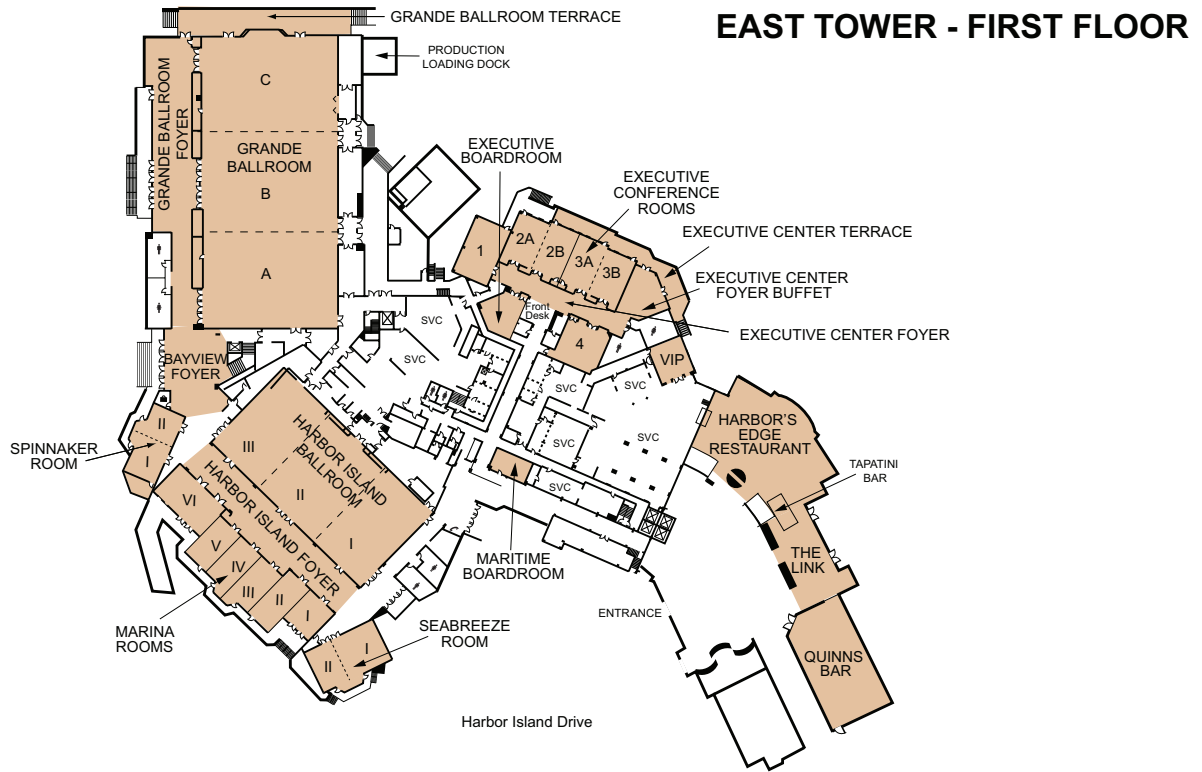

Sheraton San Diego Hotel & Marina

1380 Harbor Island Drive • San Diego, California 92101 • United States
Phone (619) 291-2900

Sheraton San Diego Hotel & Marina

1380 Harbor Island Drive • San Diego, California 92101 • United States
Phone (619) 291-2900

EAST TOWER - LOWER LEVEL

Sheraton San Diego Hotel & Marina

1380 Harbor Island Drive • San Diego, California 92101 • United States
Phone (619) 291-2900

OUTDOOR